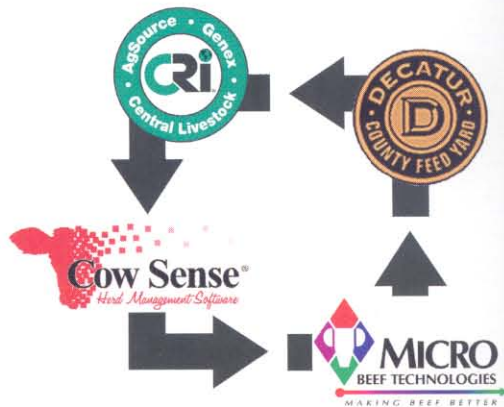

cooperative BEEF \$OLUTIONS™

combining superior genetics and advanced management technologies to capture the most net dollars for your cattle

What is Cooperative Beef Solutions?

Four of the industry's leading technology companies have combined efforts to offer producers the most progressive genetic improvement and individual animal management and marketing program available in the industry today.

The underlying mission of Cooperative Beef Solutions is to assist participating producers capture the most NET dollars from their cattle. The strategies of combining superior genetics, the most advanced management systems and marketing a higher quality, more consistent product is how that is accomplished. The integrated, seamless flow of individual animal data from ranch to feeder and back from processor provides the information to drive genetic as well as management changes for capturing more net dollars.